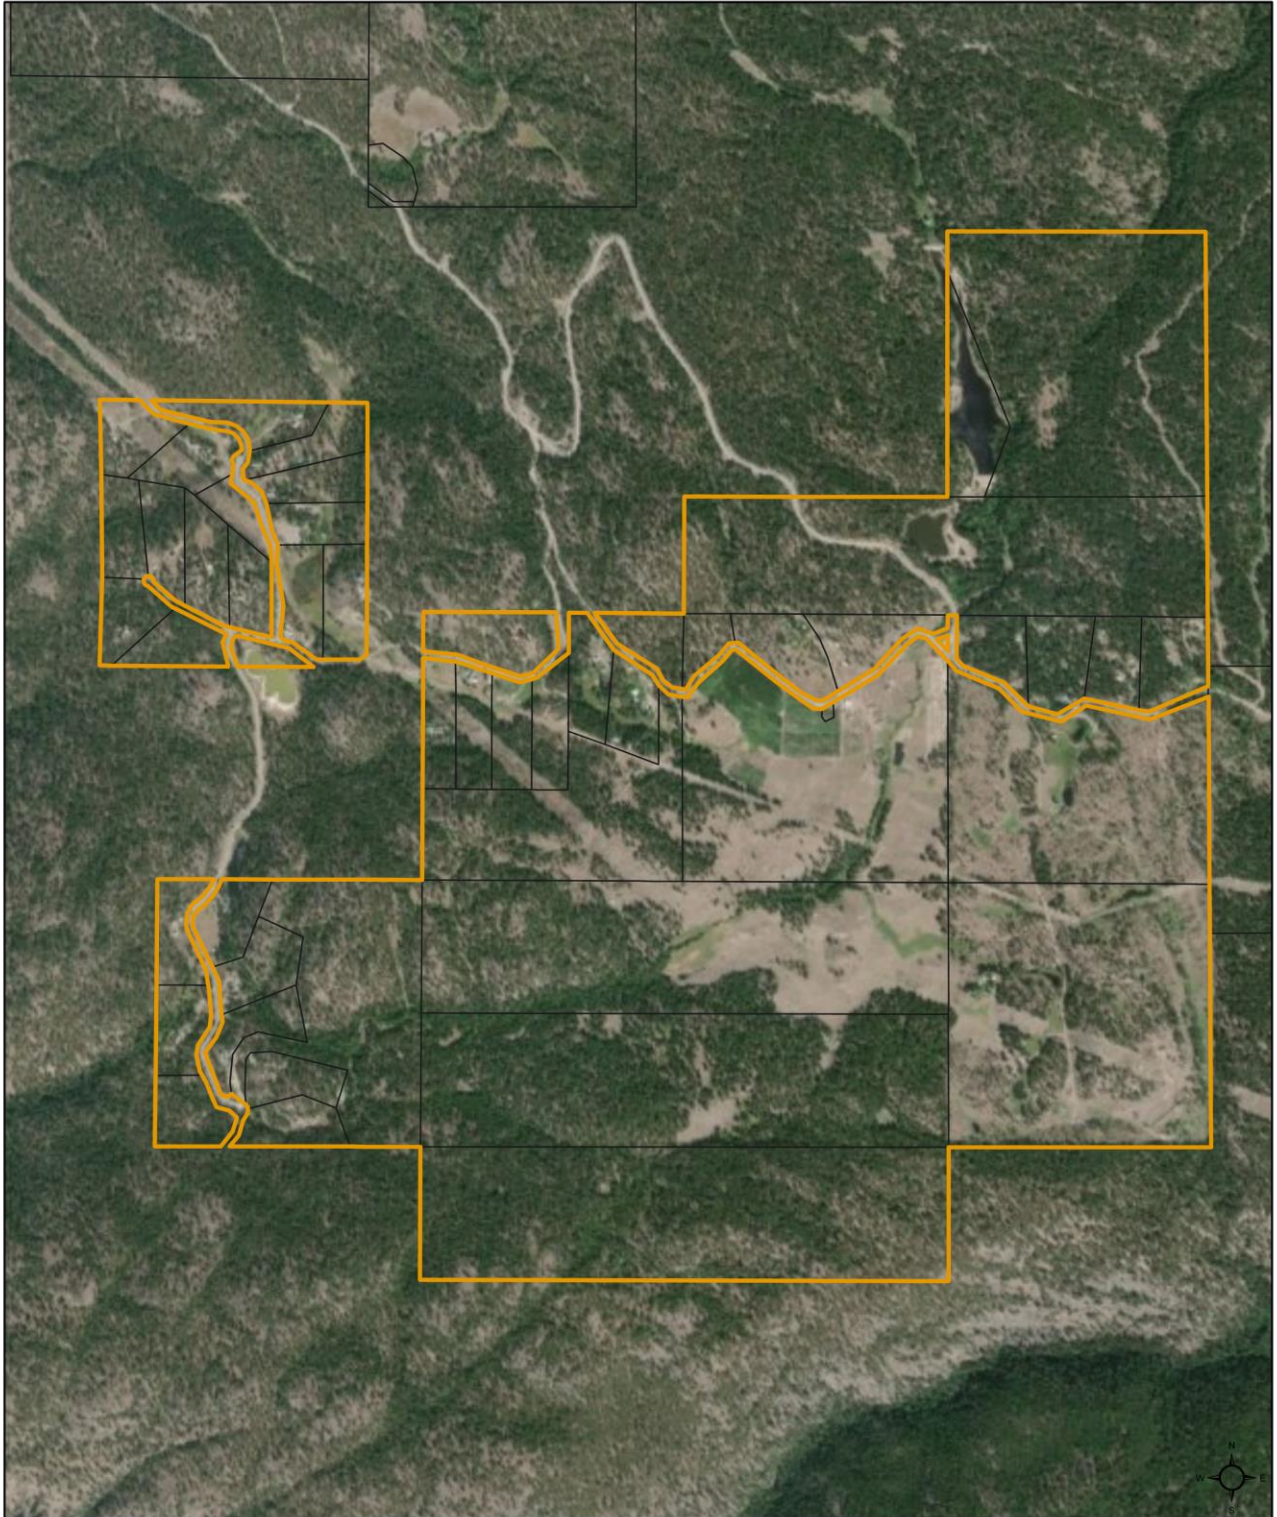

Evacuation ALERT
Eagle Bluff Fire Expansion - McKinney Rd
2019-08-07

	Alert
	Order
	Rescind